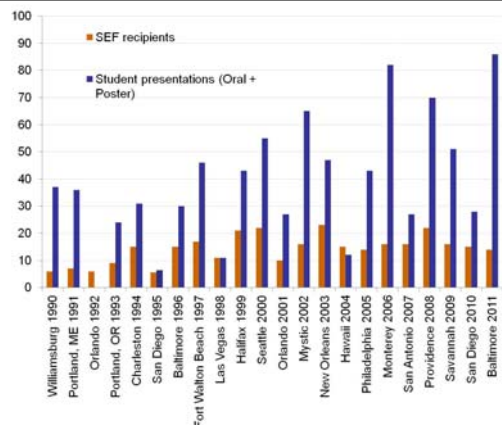

In order to encourage students to attend NSA Annual Meetings, the Student Endowment Fund Awards were established to help offset registration and / or lodging expenses. The growing numbers of students presenting posters or oral presentations is due in part to their success.