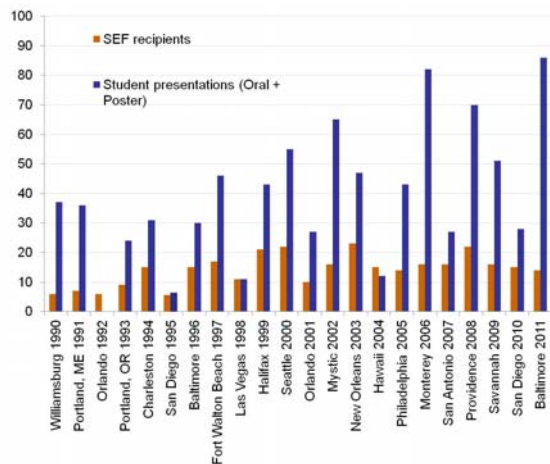

In order to encourage students to attend NSA Annual Meetings, the Student Endowment Fund Awards were established to help offset registration and / or lodging expenses. The growing numbers of students presenting posters or oral presentations is due in part to their success.